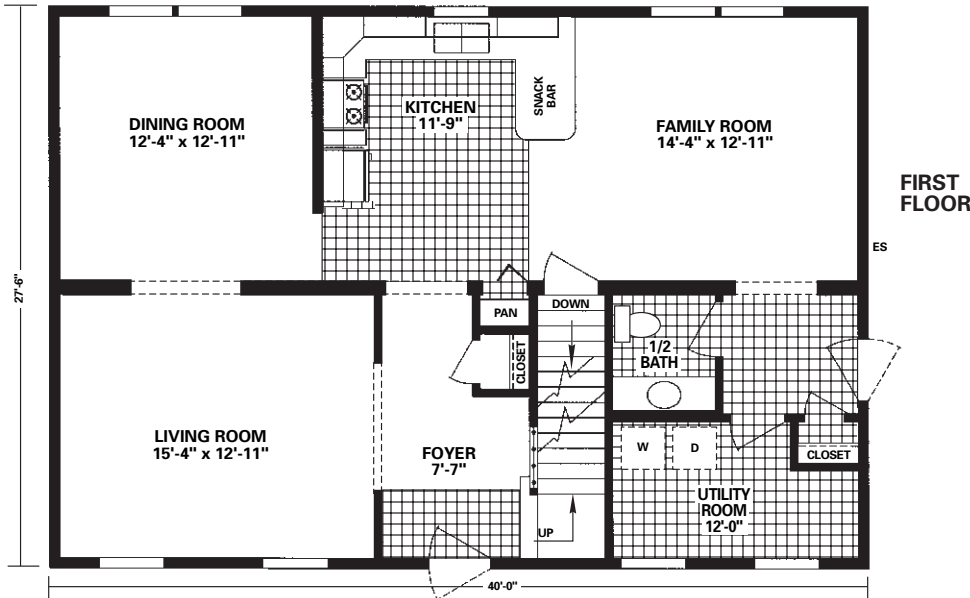

Exteriors depicted may be shown with optional features and site attachments done on site by others.

4028-2601
2200 Sq. Ft.

Floor Plan Option

VERANDA ROOM OPTION