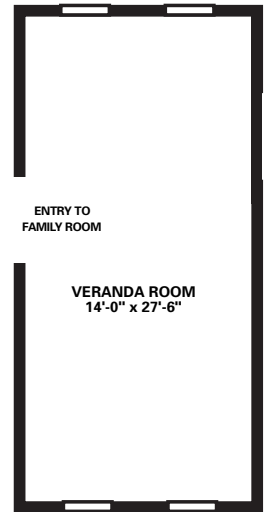

Exteriors depicted may be shown with optional features and site attachments done on site by others.

4028-2601
2200 Sq. Ft.

Floor Plan Option

VERANDA ROOM OPTION