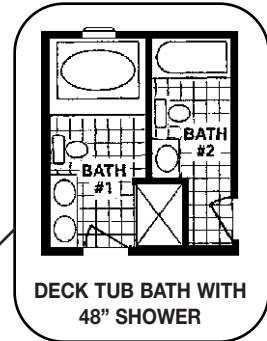

Exteriors depicted may be shown with optional features and site attachments done on site by others.

4026-2601 2080 Sq. Ft.

Floor Plan Options

VERANDA ROOM OPTION
14'-0" x 26'-0"
(AVAILABLE ALL MODELS FOR #2601, #2010, #2501, AND #2502)