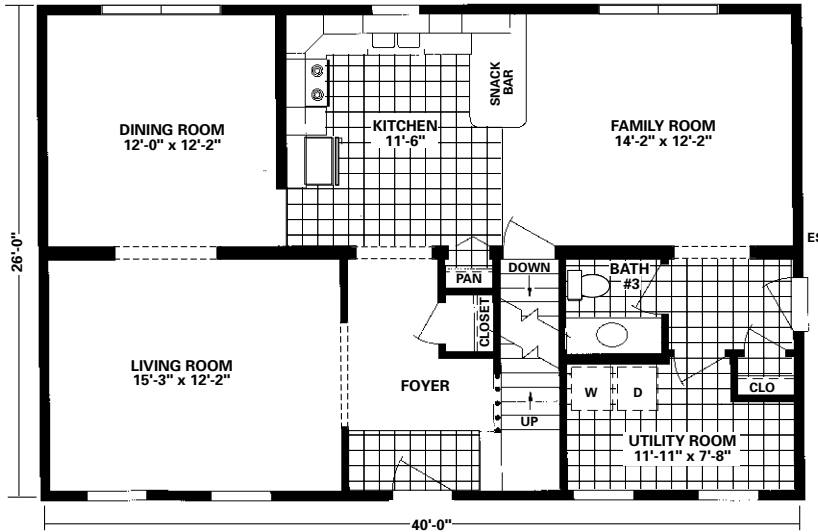

Exteriors depicted may be shown with optional features and site attachments done on site by others.

4026-2601 2080 Sq. Ft.

Floor Plan Options

VERANDA ROOM OPTION
14'-0" x 26'-0"
(AVAILABLE ALL MODELS FOR #2601, #2010, #2501, AND #2502)