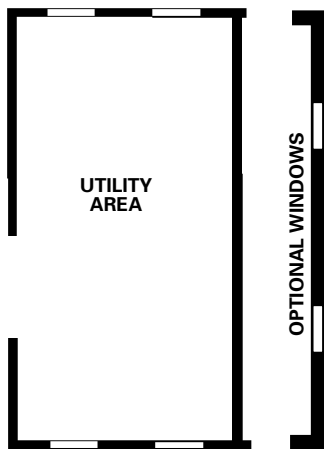

Exteriors depicted may be shown with optional features and site attachments done on site by others.

4026-2601 2080 Sq. Ft.

Floor Plan Options

VERANDA ROOM OPTION
14'-0" x 26'-0"
(AVAILABLE ALL MODELS FOR #2601, #2010, #2501, AND #2502)