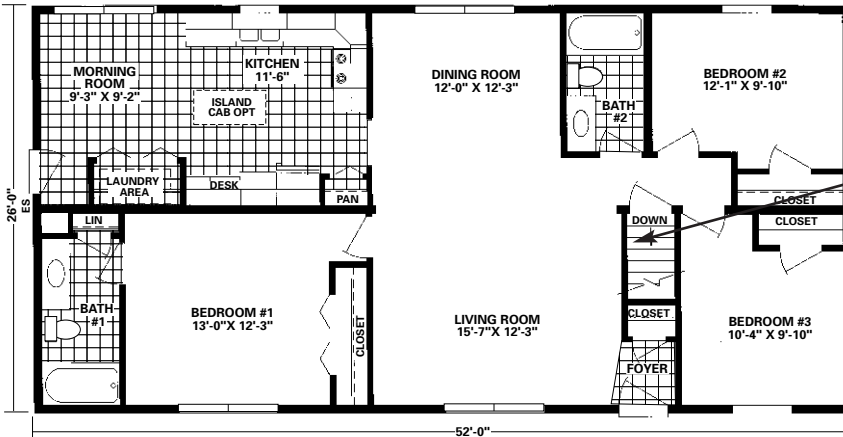

Summit View

Model 323

Exteriors depicted may be shown with optional features and site attachments done on site by others.

4826-323 1248 Sq. Ft.

Floor Plan Options

5226-323 1352 Sq. Ft.

5626-323 1456 Sq. Ft.