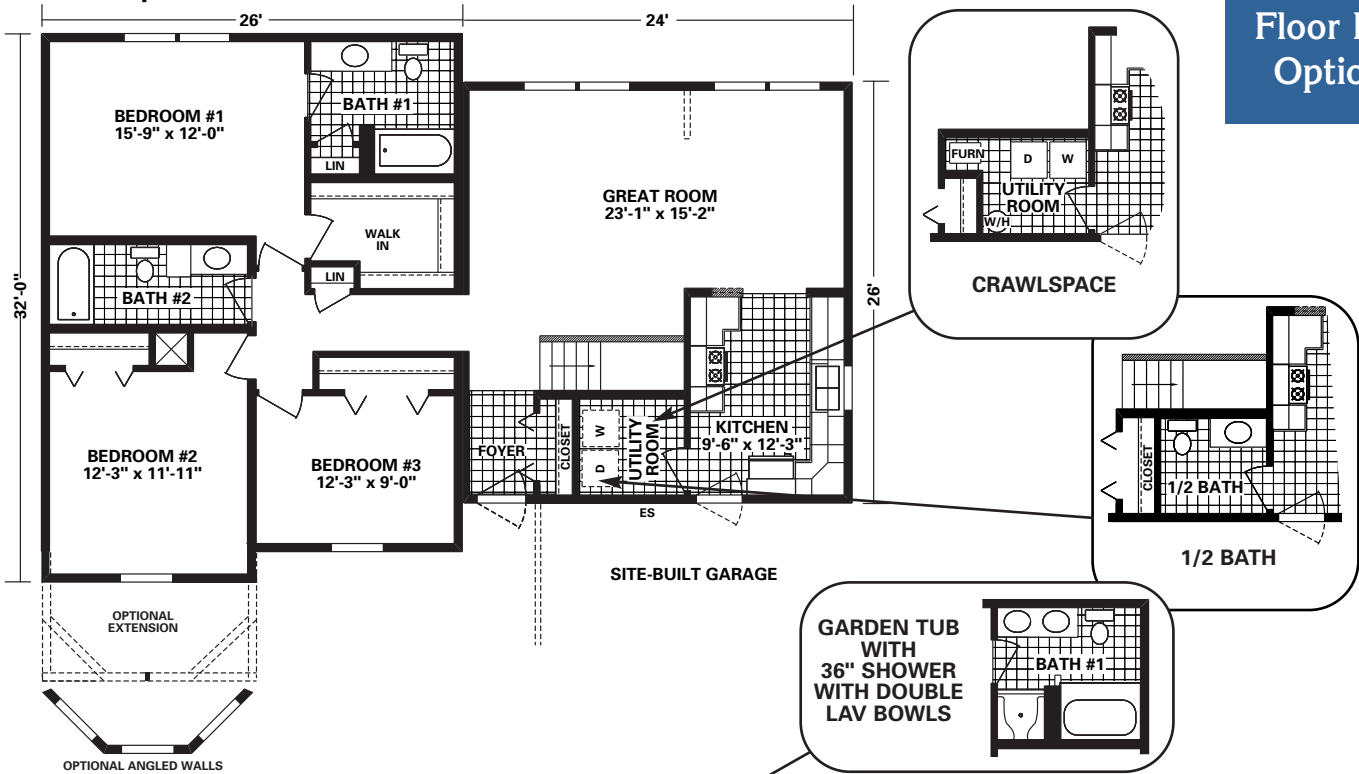

Model 1037

Glen Dale

Exteriors depicted may be shown with optional features and site attachments done on site by others.

5032-1037
1456 Sq. Ft.

Floor Plan Options

5432-1037
1560 Sq. Ft.